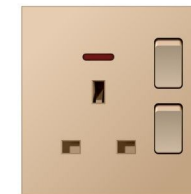

F2.3-005
Doorbell switch

F2.3-006
45A switch with neon/DP

F2.3-007
45A switch with neon/DP

F2.3-008
20A switch with neon/DP

F2.3-009
13A socket

F8.3-010
13A switched socket with neon

F2.3-011
15A switched socket with neon