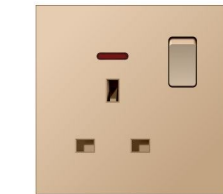

F2.3-005
Doorbell switch

F2.3-006
45A switch with neon/DP

F2.3-007
45A switch with neon/DP

F2.3-008
20A switch with neon/DP

F2.3-009
13A socket

F8.3-010
13A switched socket with neon

F2.3-011
15A switched socket with neon