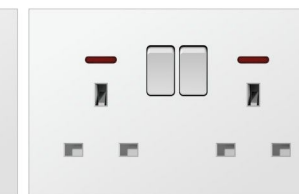

F1.3-021
2 gang 13A switched
socket with neon