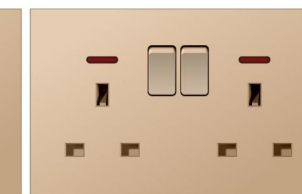

F8.3-022
2 gang 13A switched socket with neon+2USB

F2.3-021
2 gang 13A switched socket with neon