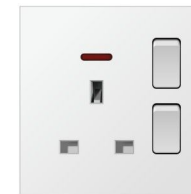

F1.3-005
Doorbell switch

F1.3-006
45A switch with neon/DP

F1.3-007
45A switch with neon/DP

F1.3-008
20A switch with neon/DP

F1.3-009
13A socket

F8.3-010
13A switched socket
with neon

F1.3-011
15A switched socket
with neon