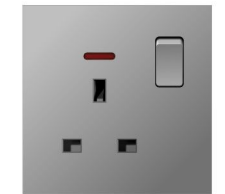

F8.3-010
13A switched socket
with neon