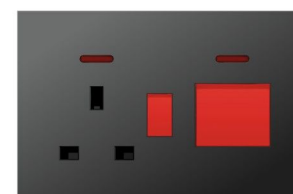

F2.3-021
2 gang 13A switched
socket with neon

F8.3-020
cooker unit