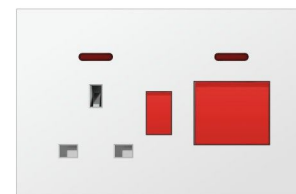

F1.3-021
2 gang 13A switched
socket with neon

F8.3-020
cooker unit