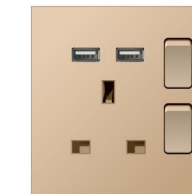

F2.3-013
13A switched socket with 2 USB

F8.3-014
2 gang 13A switched socket with 2 USB