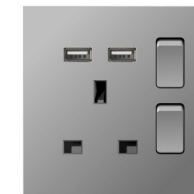

F2.3-013
13A switched socket with
2 USB

F8.3-014
2 gang 13A switched
socket with 2 USB