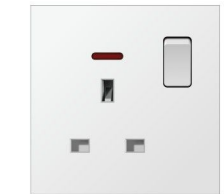

F1.3-005
Doorbell switch

F1.3-006
45A switch with neon/DP

F1.3-007
45A switch with neon/DP

F1.3-008
20A switch with neon/DP

F1.3-009
13A socket

F8.3-010
13A switched socket
with neon

F1.3-011
15A switched socket
with neon