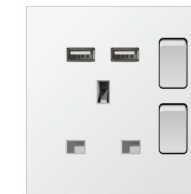

F1.3-013
13A switched socket with
2 USB

F8.3-014
2 gang 13A switched
socket with 2 USB