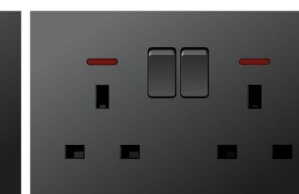

F2.3-021
2 gang 13A switched
socket with neon