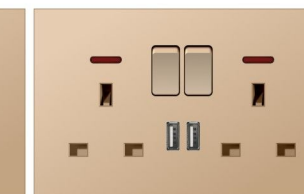

F8.3-018
1 gang blank plate

F2.3-019
45A switch with neon/DP

F8.3-020
cooker unit

F2.3-021
2 gang 13A switched socket with neon

F8.3-022
2 gang 13A switched socket with neon+2USB

F8.3-023
2 gang blank plate