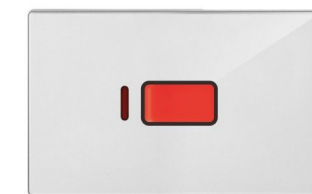

F8.1-019
45A switch with neon/DP