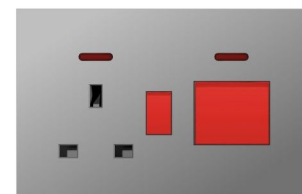

F8.3-020
cooker unit