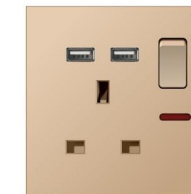

F2.3-013
13A switched socket with 2 USB