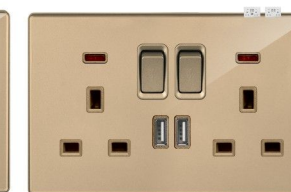

F8.1-012
2 gang 13A switched socket with neon

F8.1-013
13A switched socket with 2 USB

F8.1-014
2 gang 13A switched socket with 2 USB

F8.1-015
15A socket

F8.1-016
satellite socket

F8.1-017
fan speed 300/500W

F8.1-018
1 gang blank plate

F8.1-019
45A switch with neon/DP

F8.1-020
cooker unit

F8.1-021
2 gang 13A switched socket with neon

F8.1-022
2 gang 13A switched socket with neon+2USB

F8.1-023
2 gang blank plate

Electric
Switch Socket

F8.1-SERIES

F8.1-001
1 gang 1 way switch
1 gang 2 way switch
1 gang 3 way switch

F8.1-002
2 gang 1 way switch
2 gang 2 way switch

F8.1-003
3 gang 1 way switch
3 gang 2 way switch

F8.1-004
4 gang 1 way switch
2 gang 2 way switch