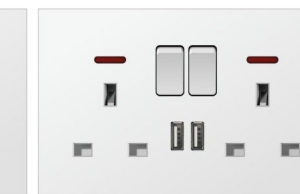

F8.3-018
1 gang blank plate

F1.3-019
45A switch with neon/DP

F8.3-020
cooker unit

F1.3-021
2 gang 13A switched
socket with neon

F8.3-022
2 gang 13A switched socket
with neon+2USB

F8.3-023
2 gang blank plate