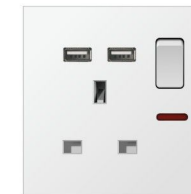

F1.3-013
13A switched socket with
2 USB