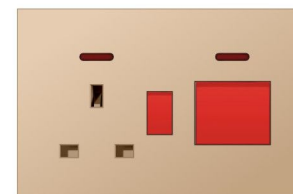

F2.3-021
2 gang 13A switched socket with neon

F8.3-020
cooker unit