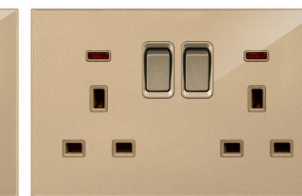

F8.3-022
2 gang 13A switched socket with neon+2USB

F8.3-021
2 gang 13A switched socket with neon