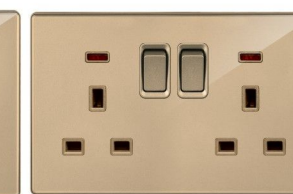

F8.2-021
2 gang 13A switched socket with neon