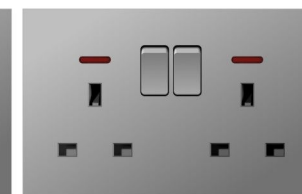

F2.3-021
2 gang 13A switched
socket with neon